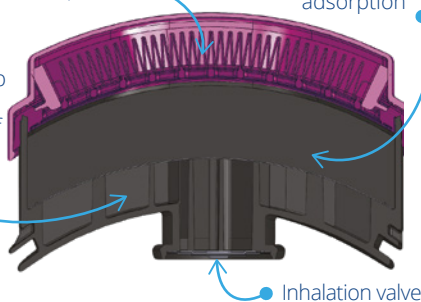

# ELIPSE INTEGRA® HALF-FACE MASK + HESPA™ OV P100 (R) Filters

**TDS**  
Technical  
Data Sheet

Particulate pleated filter:  
570 mm length of actual media in  
each filter (70 mm wide)

Activated carbon  
treated for gas  
adsorption

Structure to help  
airflow diffusion  
and full usage of  
the activated  
carbon