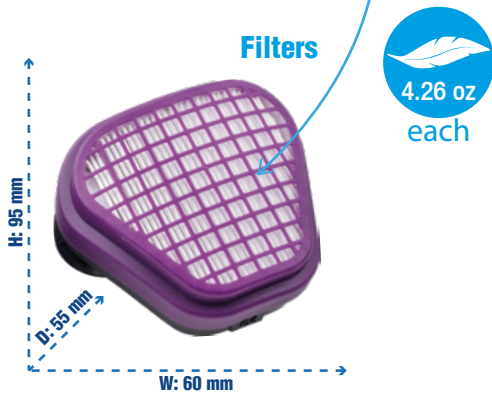

# ELIPSE INTEGRA® HALF-FACE MASK + HESPA™ OV P100 (R) Filters

**TDS**  
Technical  
Data Sheet

Particulate pleated filter:  
570 mm length of actual media in  
each filter (70 mm wide)

Activated carbon  
treated for gas  
adsorption

Structure to help  
airflow diffusion  
and full usage of  
the activated  
carbon